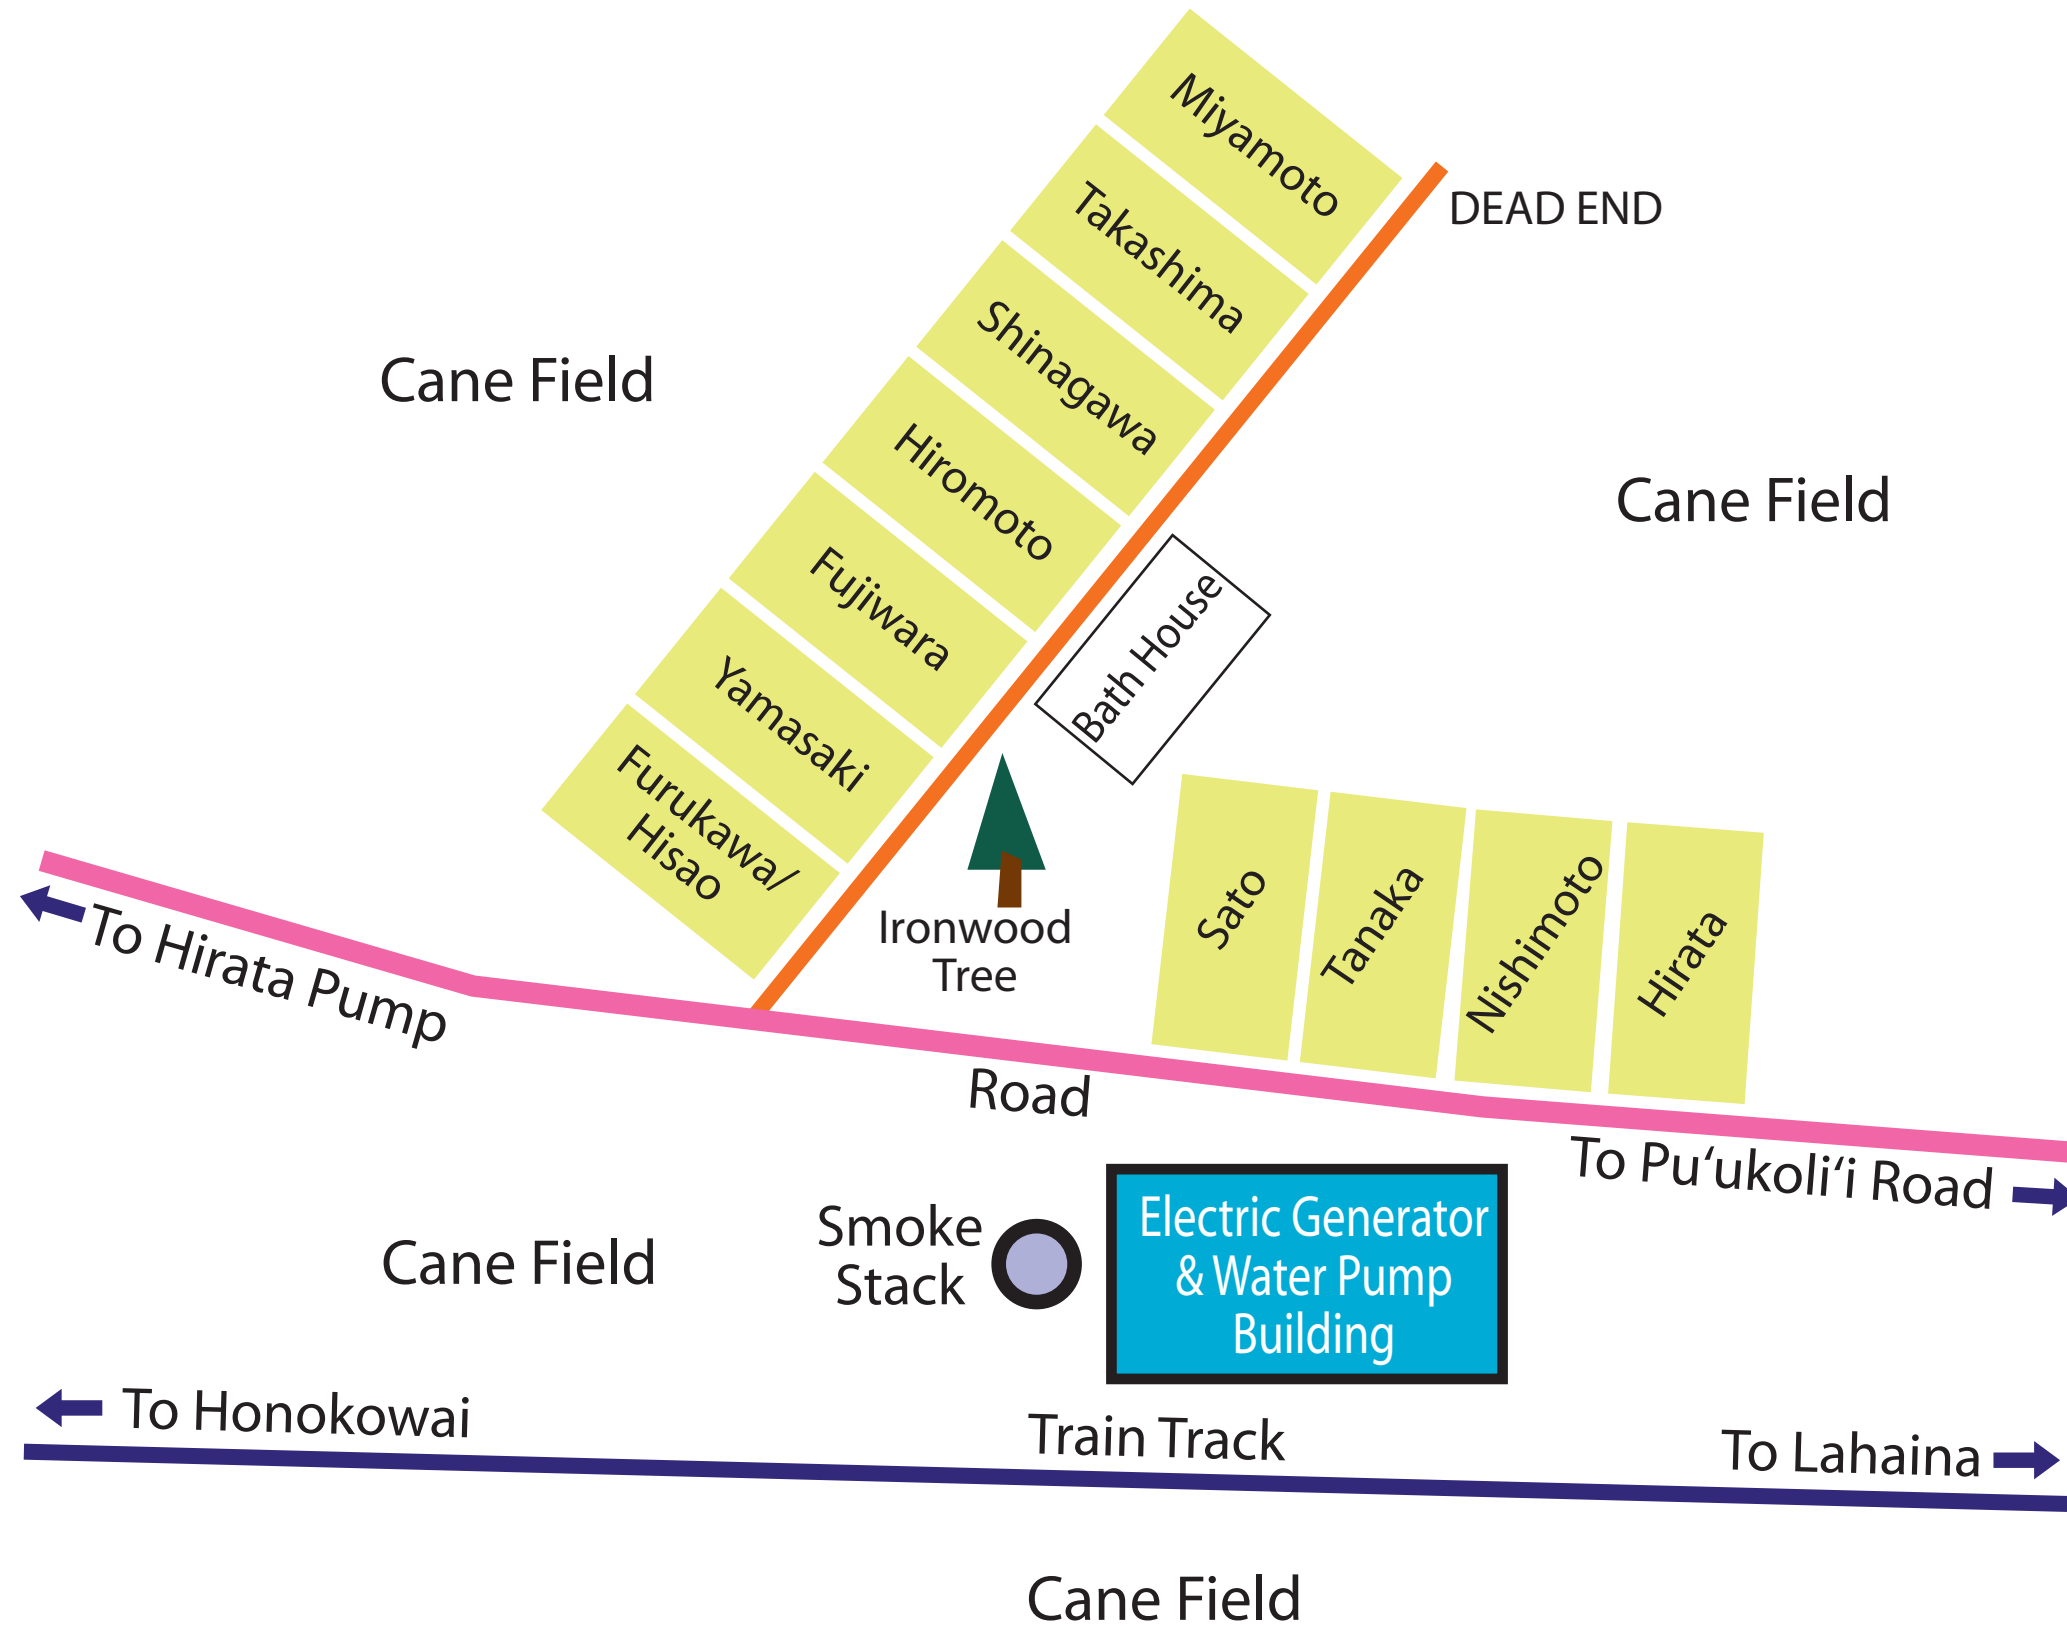

Ka'anapali Pump Camp (Circa 1940)

The help of Mrs. Yumiko Nishimoto (a former resident) and Hiro Satsuma in providing the information on the configuration of the camp and the names of the residents of the camp is gratefully acknowledged.